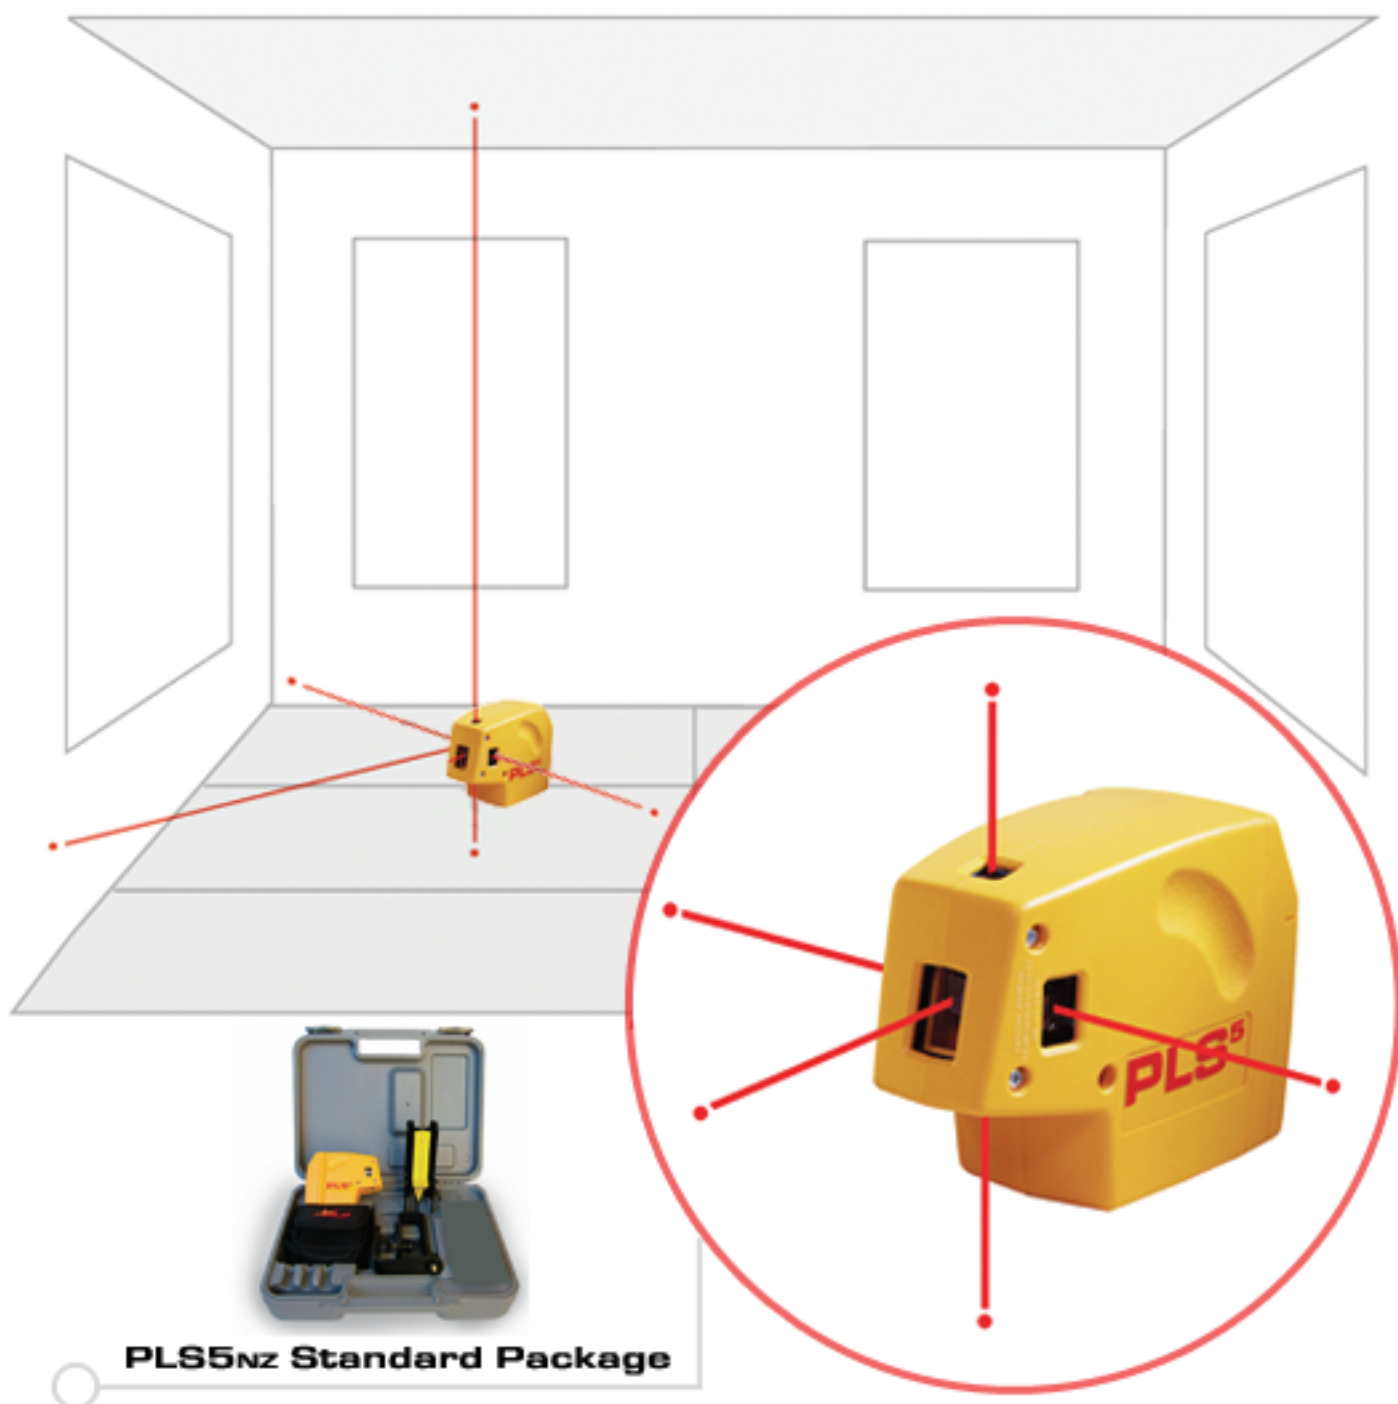

The original PLS5 was the 1st plumb, level & square laser developed in 1994 by Pacific Laser Systems. Now the latest PLS5NZ brings you all the functionality, reliability and performance in a new compact design

PLS5NZ Standard Package

PLS5NZ Specifications

Working Range: up to 30 meters (light conditions dependant)

Accuracy: 3mm per 30 meters

Leveling Range: 6 degrees

Power Supply: 3x AA Alkaline Batteries

Battery Life: Typically 30 hours

Weight: 420grams (not including battery)