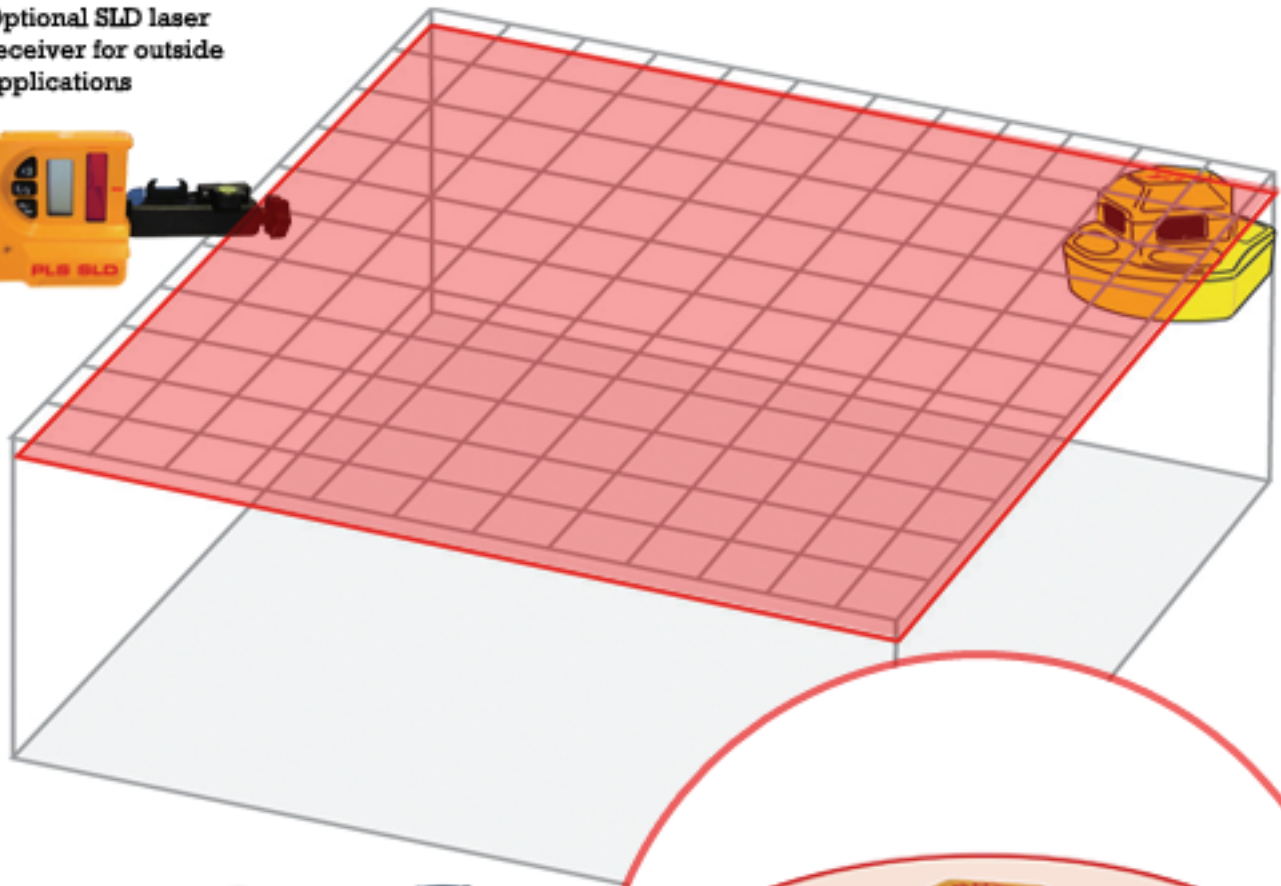

The PLS360 is a fully self leveling laser that provides a 360 degree visible laser line. It is ideally suited for internal ceiling and trade fitouts

Optional SLD laser receiver for outside applications

## PLS360NZ Specifications

**Working Range:** up to 30 meters (light conditions dependant)  
**Accuracy:** 3mm per 30 meters  
**Leveling Range:** 6 degrees

**Power Supply:** 3x D Alkaline Batteries  
**Battery Life:** Typically 35 hours  
**Weight:** 890grams (not including battery)