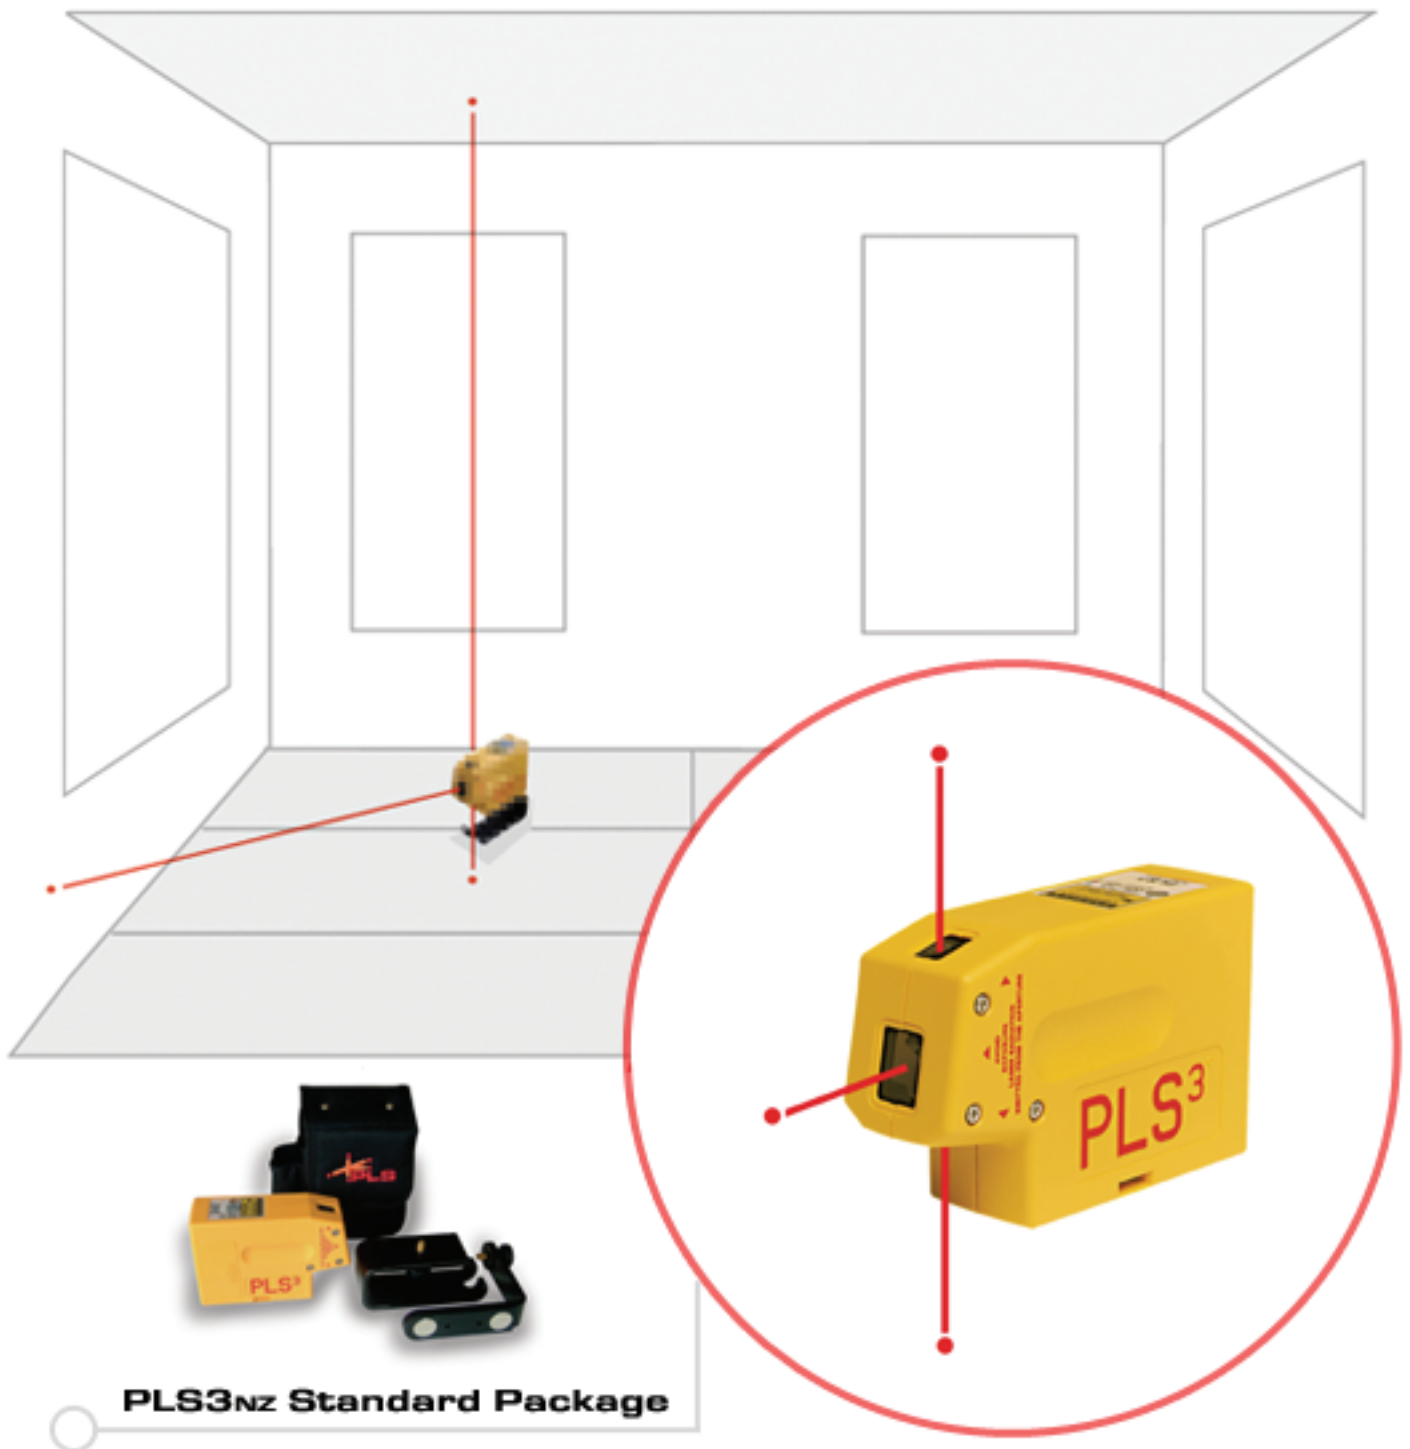

The PLS3NZ from Pacific Laser Systems is a compact and lightweight self-leveling plumb and level laser designed for the professional trade contractor.

PLS3NZ Standard Package

PLS3NZ Specifications

Working Range: up to 30 meters (light conditions dependant)
Accuracy: 6mm per 30 meters
Leveling Range: 6 degrees

Power Supply: 3x AA Alkaline Batteries
Battery Life: Typically 30 hours
Weight: 330grams (not including battery)