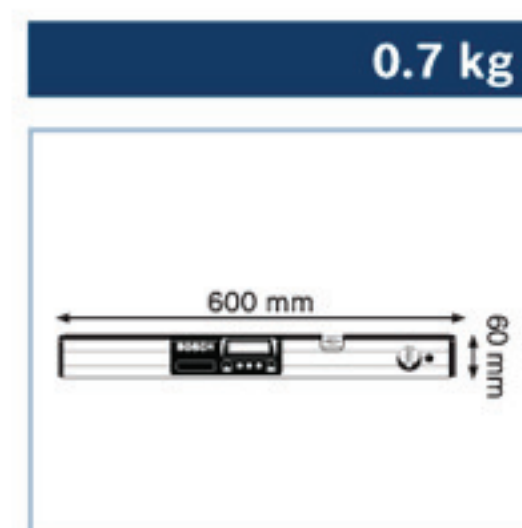

### Sturdy inclinometer

- ▶ Measures angles in ° and inclines in % or mm/m
- ▶ Direction arrows display the deviation to the horizontal or vertical
- ▶ Robust due to aluminium housing

Technical data	
Order number	0 601 014 ...
Measurement range	0 – 360° (4 x 90°)
Electronics measurement accuracy 0°/90°	± 0.05°
Electronics measurement accuracy at 1°-89°	± 0.2°
Measurement accuracy, vials	± 0.057° = ± 1 mm/m
Automatic deactivation facility, approx.	5 mins
Operating duration, approx.	200 h
Power supply	1 x 9 V 6LR61
Scope of supply	
Protective bag (SP no. 1 609 203 R95)	x
1 x 9 V battery	x

Technical data	
Order number	0 601 014 ...
Measurement range	0 – 360° (4 x 90°)
Electronics measurement accuracy 0°/90°	± 0.05°
Electronics measurement accuracy at 1°-89°	± 0.2°
Measurement accuracy, vials	± 0.057° = ± 1 mm/m
Automatic deactivation facility, approx.	5 mins
Operating duration, approx.	200 h
Power supply	1 x 9 V 6LR61
Scope of supply	
Protective bag (SP no. 1 609 203 R96)	x
1 x 9 V battery	x